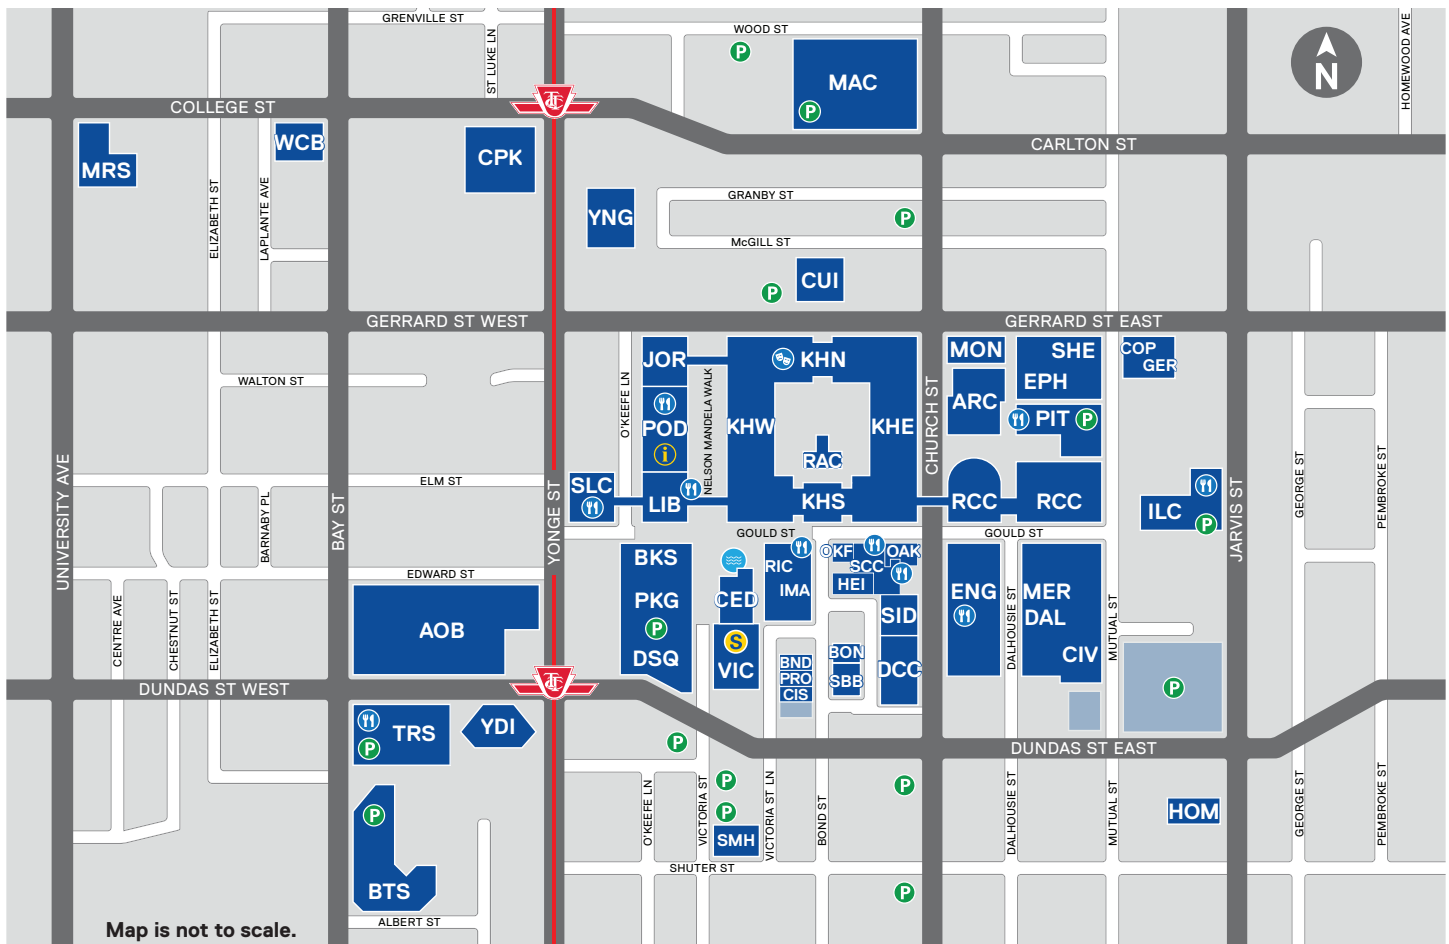

Ryerson University Campus Map

Version: March 2020

Map is not to scale.

AOB Atrium on Bay 20 Dundas Street West	DSQ Yonge-Dundas Square 10 Dundas Street East	MAC Mattamy Athletic Centre 50 Carlton Street	SCC Student Campus Centre 55 Gould Street
ARC Architecture Building 325 Church Street	ENG George Vari Engineering and Computing Centre 245 Church Street	MER Merchandise Building 159 Dalhousie Street	SHE Sally Horsfall Eaton Centre for Studies in Community Health 99 Gerrard Street East
BKS Campus Store 17 Gould Street	EPH Eric Palin Hall 87 Gerrard Street East	MON Civil Engineering Building (Monetary Times) 341 Church Street	SID School of Interior Design 302 Church Street
BND 114 Bond Street	GER 111 Gerrard Street East	MRS MaRS Building 661 University Avenue	SLC Sheldon & Tracy Levy Student Learning Centre 341 Yonge Street
BON 111 Bond Street	HEI School of Graphic Communications Management (Heidelberg Centre) 125 Bond Street	OAK Oakham House 63 Gould Street	SMH St. Michael's Hospital 209 Victoria Street
BTS Bell Trinity Square 483 Bay Street	HOM HOEM on Jarvis 186 Jarvis Street	OKF O'Keefe House 137 Bond Street	TRS Ted Rogers School of Management 55 Dundas Street West
CED The Chang School of Continuing Education (Heaslip House) 297 Victoria Street	ILC International Living / Learning Centre 133 Mutual Street and 240 Jarvis Street	PIT Pitman Hall 160 Mutual Street	VIC Victoria Building 285 Victoria Street
CIS Creative Innovation Studio 110 Bond Street	IMA School of Image Arts 122 Bond Street	PKG Parking Garage 300 Victoria Street	WCB Women's College Bay 790 Bay Street
CIV Civil Engineering Storage 106 Mutual Street	JOR Jorgenson Hall 380 Victoria Street	PRO 112 Bond Street	YDI Yonge-Dundas Intersection 1 Dundas St West
COP 101 Gerrard Street East	KHE Kerr Hall East 340 Church Street	RAC Recreation and Athletics Centre 40 / 50 Gould Street Accessible entrance: 31 Gerrard Street East	YNG 415 Yonge Street
CPK Real Institute (College Park) 424 Yonge Street	KHN Kerr Hall North 31 / 43 Gerrard Street East	RCC Rogers Communications Centre 80 Gould Street	
DAL 147 Dalhousie Street	KHS Kerr Hall South 40 / 50 / 60 Gould Street	RIC Ryerson Image Centre 33 Gould Street	
CUI Centre for Urban Innovation 44 Gerrard Street East	KHW Kerr Hall West 379 Victoria Street	SBB South Bond Building 105 Bond Street	
DCC Daphne Cockwell Health Sciences Complex 288 Church Street	LIB Library Building 350 Victoria Street		