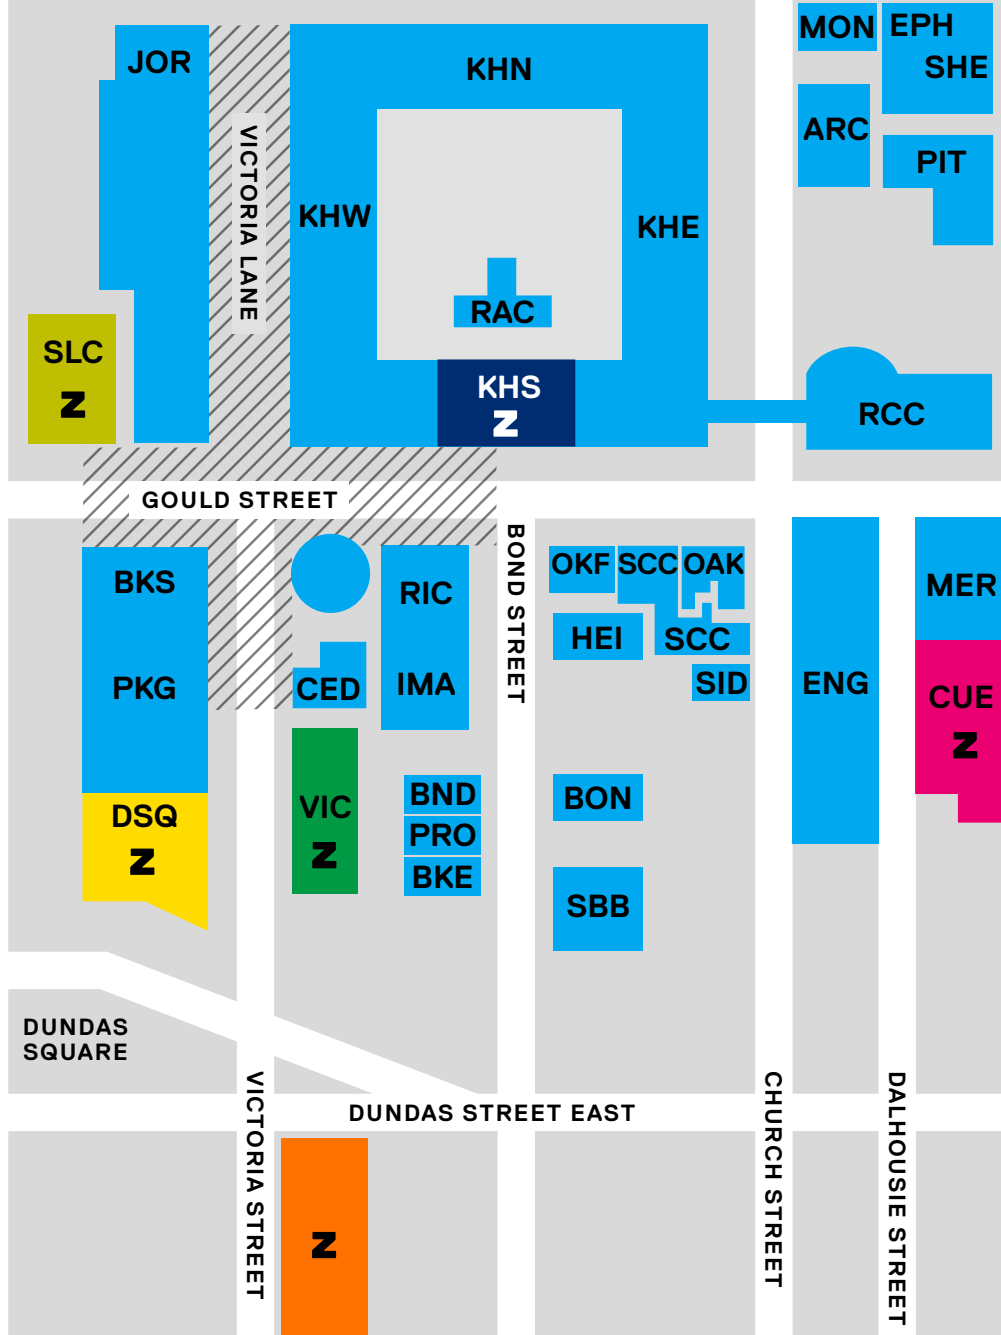

GERRARD STREET EAST

YONGE STREET

VICTORIA LANE

GOULD STREET

BOND STREET

VICTORIA STREET

DUNDAS STREET EAST

CHURCH STREET

DALHOUSIE STREET

- **Biomedical Zone**
 209 Victoria Street
 Room 738

- **Clean Energy Zone - CUE**
 147 Dalhousie Street

- **Design Fabrication Zone**
 285 Victoria Street
 Room 310

- **DMZ - DSQ**
 10 Dundas Street East
 Suite 600

- **Fashion Zone - DSQ**
 10 Dundas Street East
 Suite B2

- **iBoost Zone**
 20 Dundas Street West
 Suite 921

- **Legal Innovation Zone - DSQ**
 10 Dundas Street East
 Suite 1002

- **Sandbox - SLC**
 341 Yonge Street
 Suite 312

- **Science Discovery Zone**
 159 Dalhousie Street

- **SocialVentures Zone - KHS**
 40/50 Gould Street
 KHS45

- **Transmedia Zone - DSQ**
 10 Dundas Street East
 Suite 1000