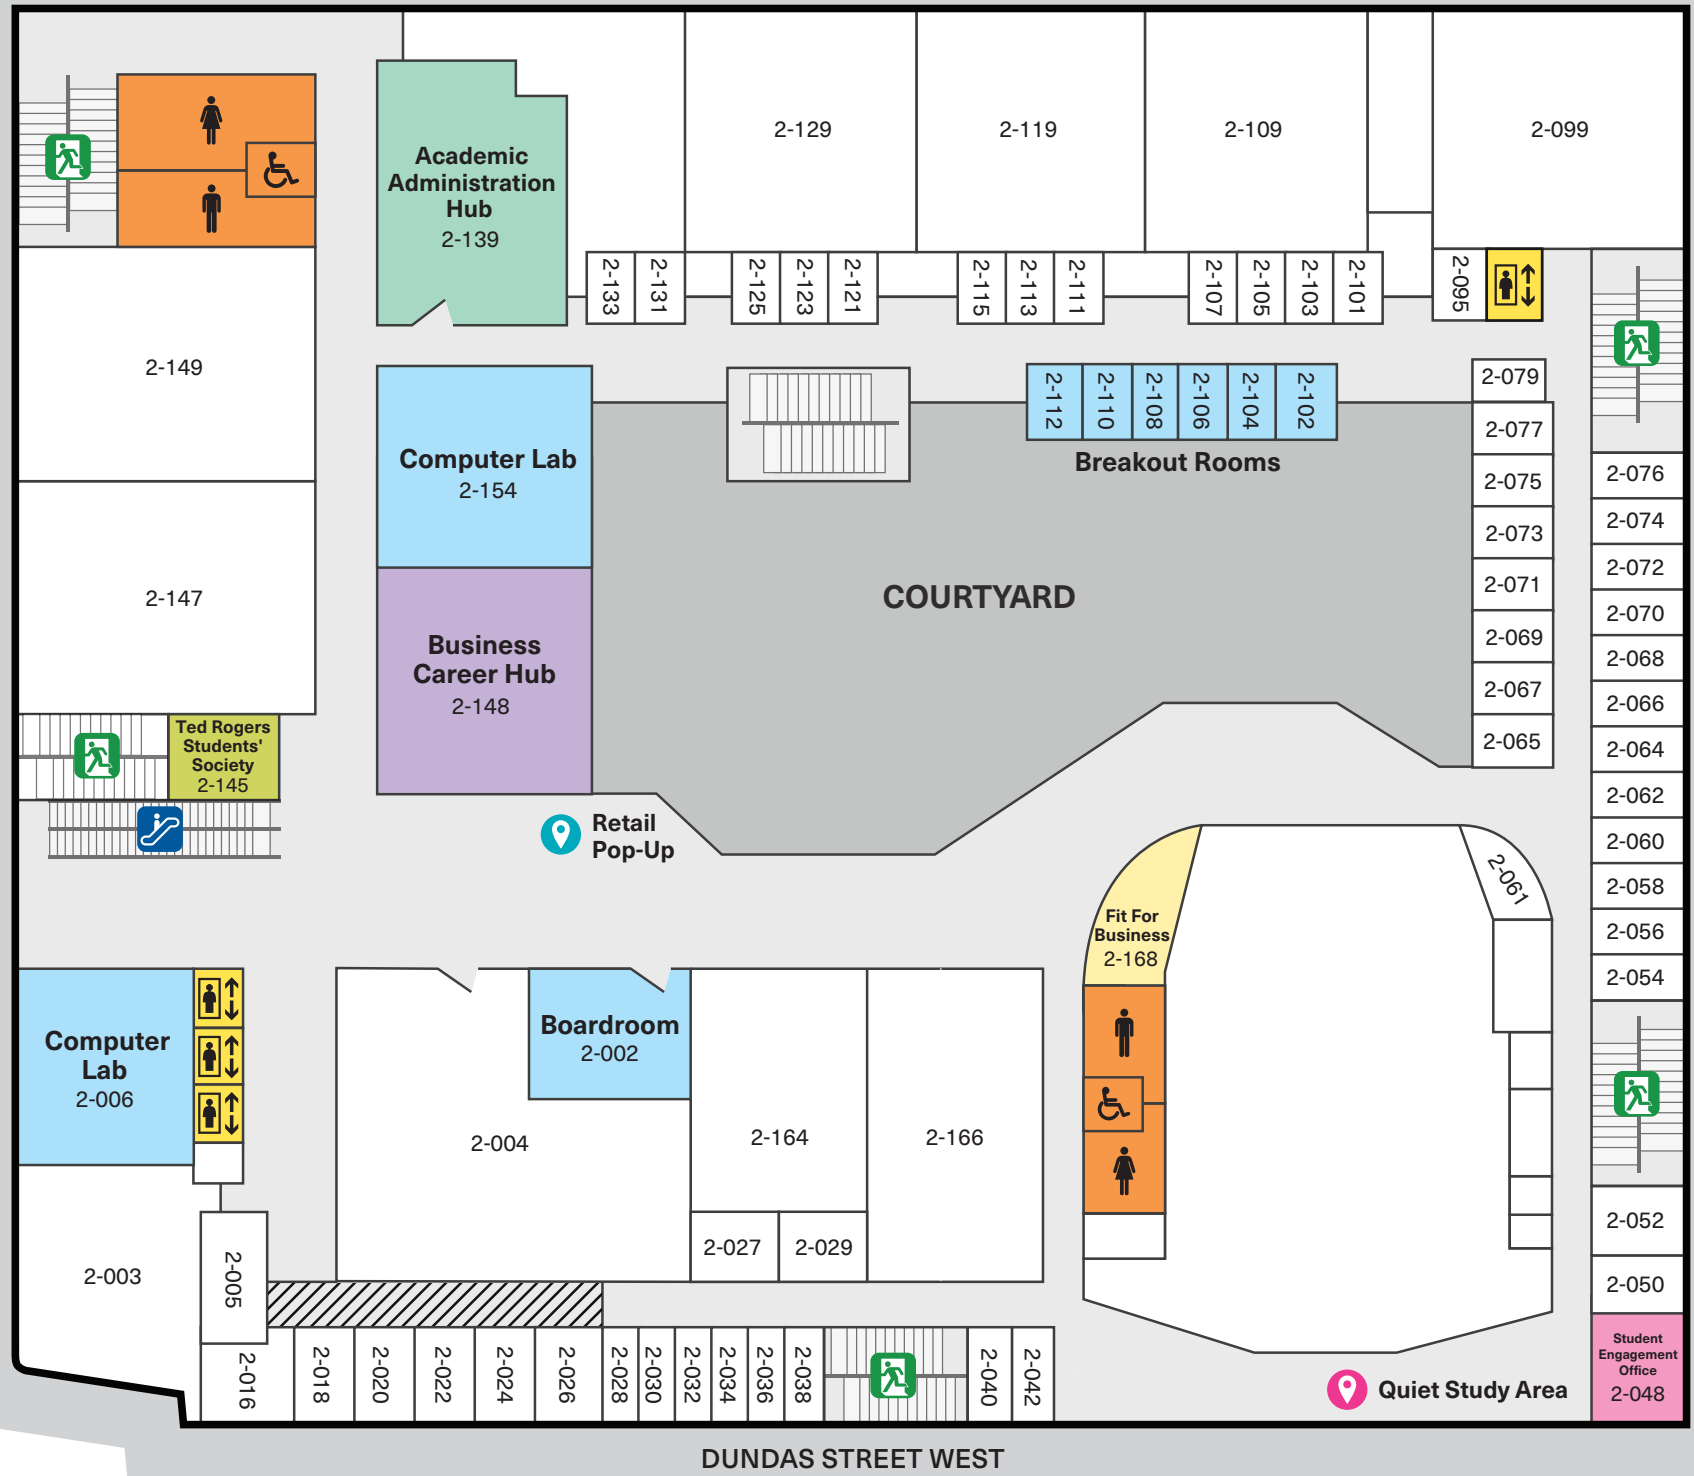

TRS 2 8th Floor

WHAT'S ON THIS FLOOR:

-  • Academic Administration Hub
-  • Boardroom
-  • Breakout Rooms
-  • Business Career Hub
-  • Computer Labs
-  • Fit For Business
-  • Quiet Study Area
-  • School of Retail Management Retail Pop-Up
-  • Student Engagement Office
-  • Ted Rogers Students' Society

 Elevator

 Washrooms

 Escalator

 Emergency Exit

** MAP IS NOT TO SCALE **