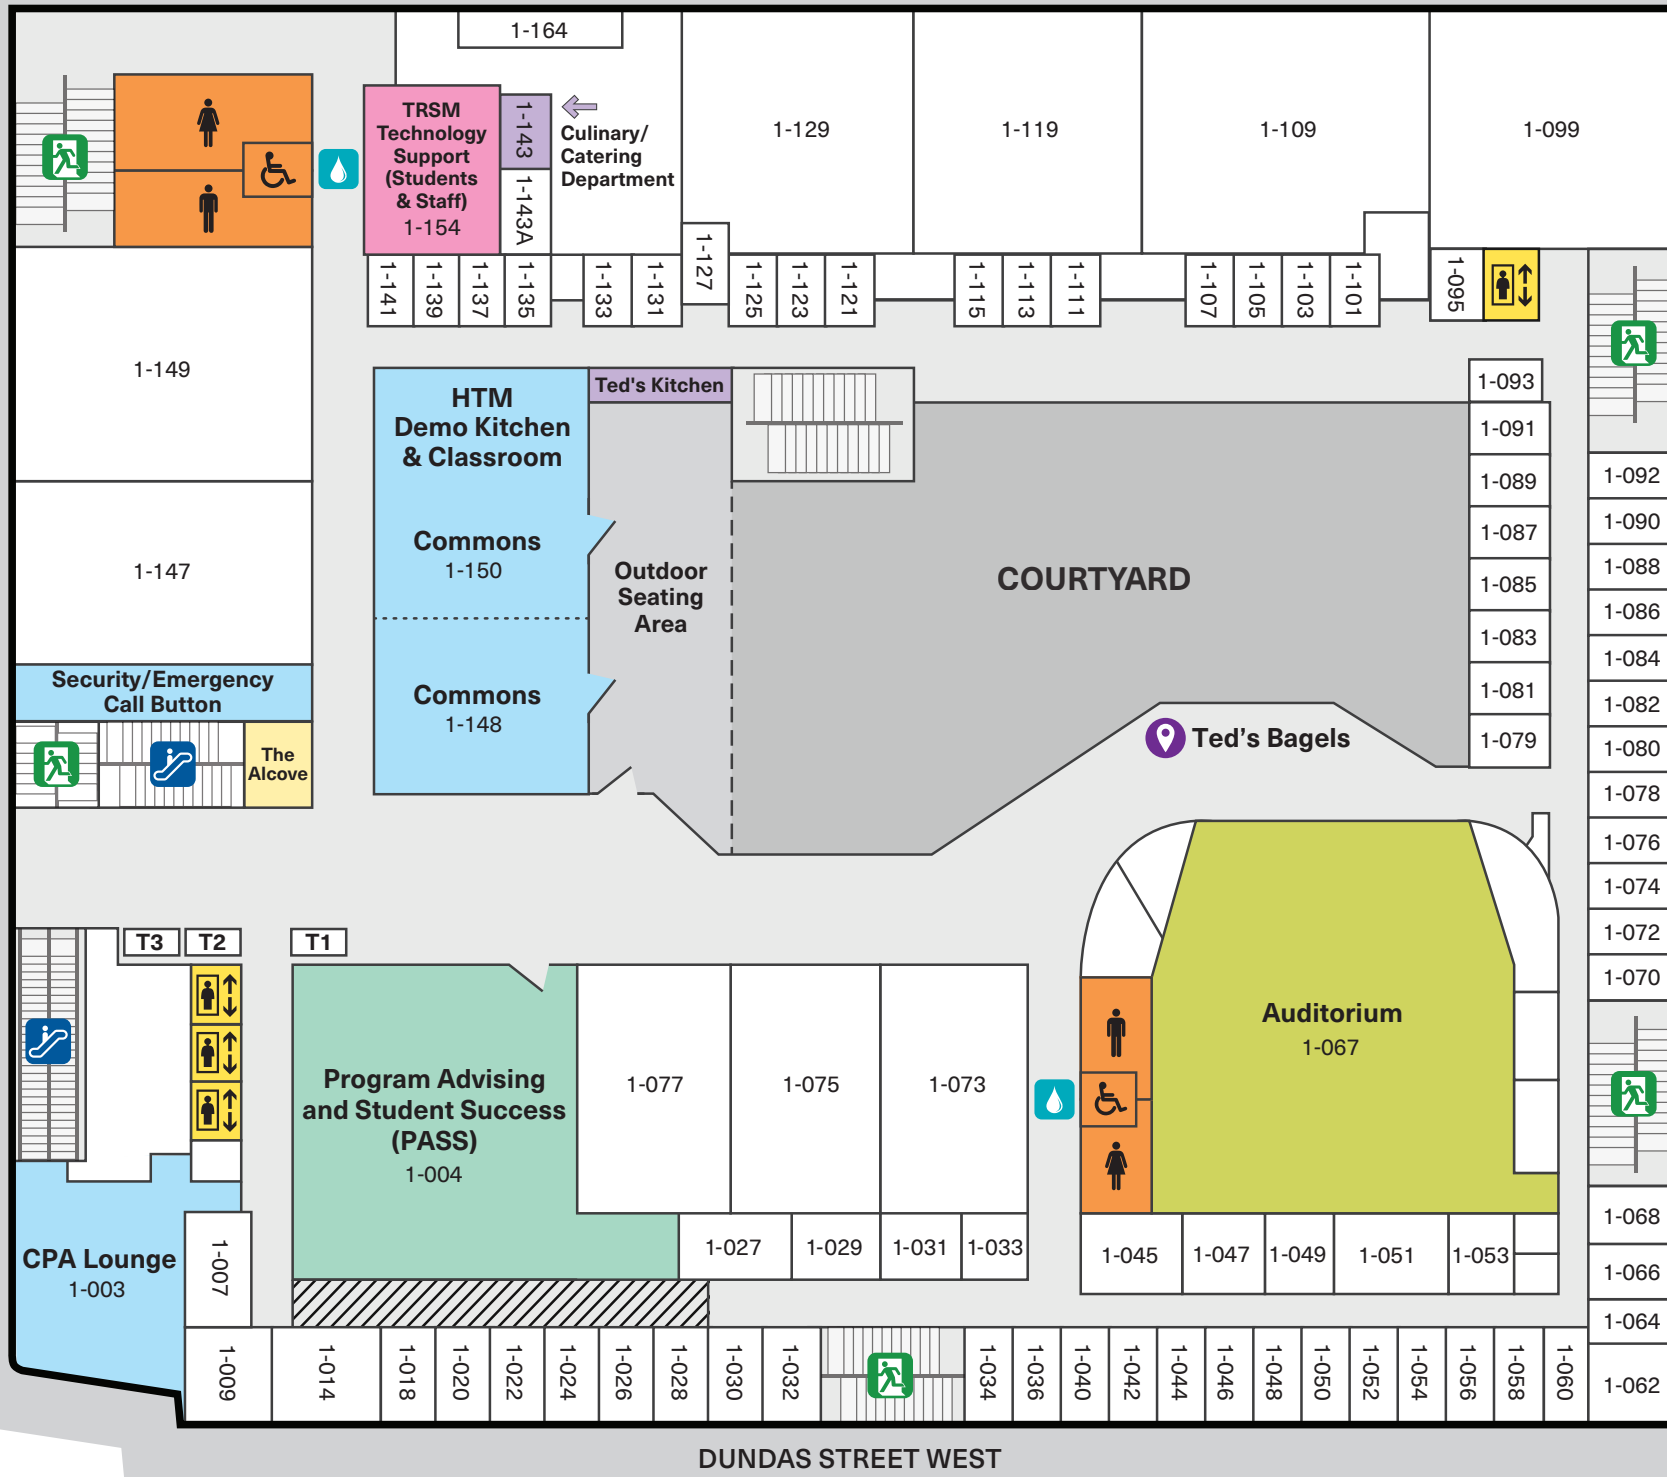

TRS I 7th Floor

WHAT'S ON THIS FLOOR:

-  • The Alcove
-  • Auditorium
-  • Commons
-  • CPA Lounge
-  • Culinary/Catering Department
-  • HTM Demo Kitchen & Classroom
-  • Program Advising and Student Success (PASS)
-  • Security/Emergency Call Button
-  • Ted's Bagels
-  • Ted's Kitchen
-  • TRSM Technology Support (Students & Staff)

	Elevator		Water Refill Station
	Escalator		Emergency Exit
	Washrooms		

** MAP IS NOT TO SCALE **