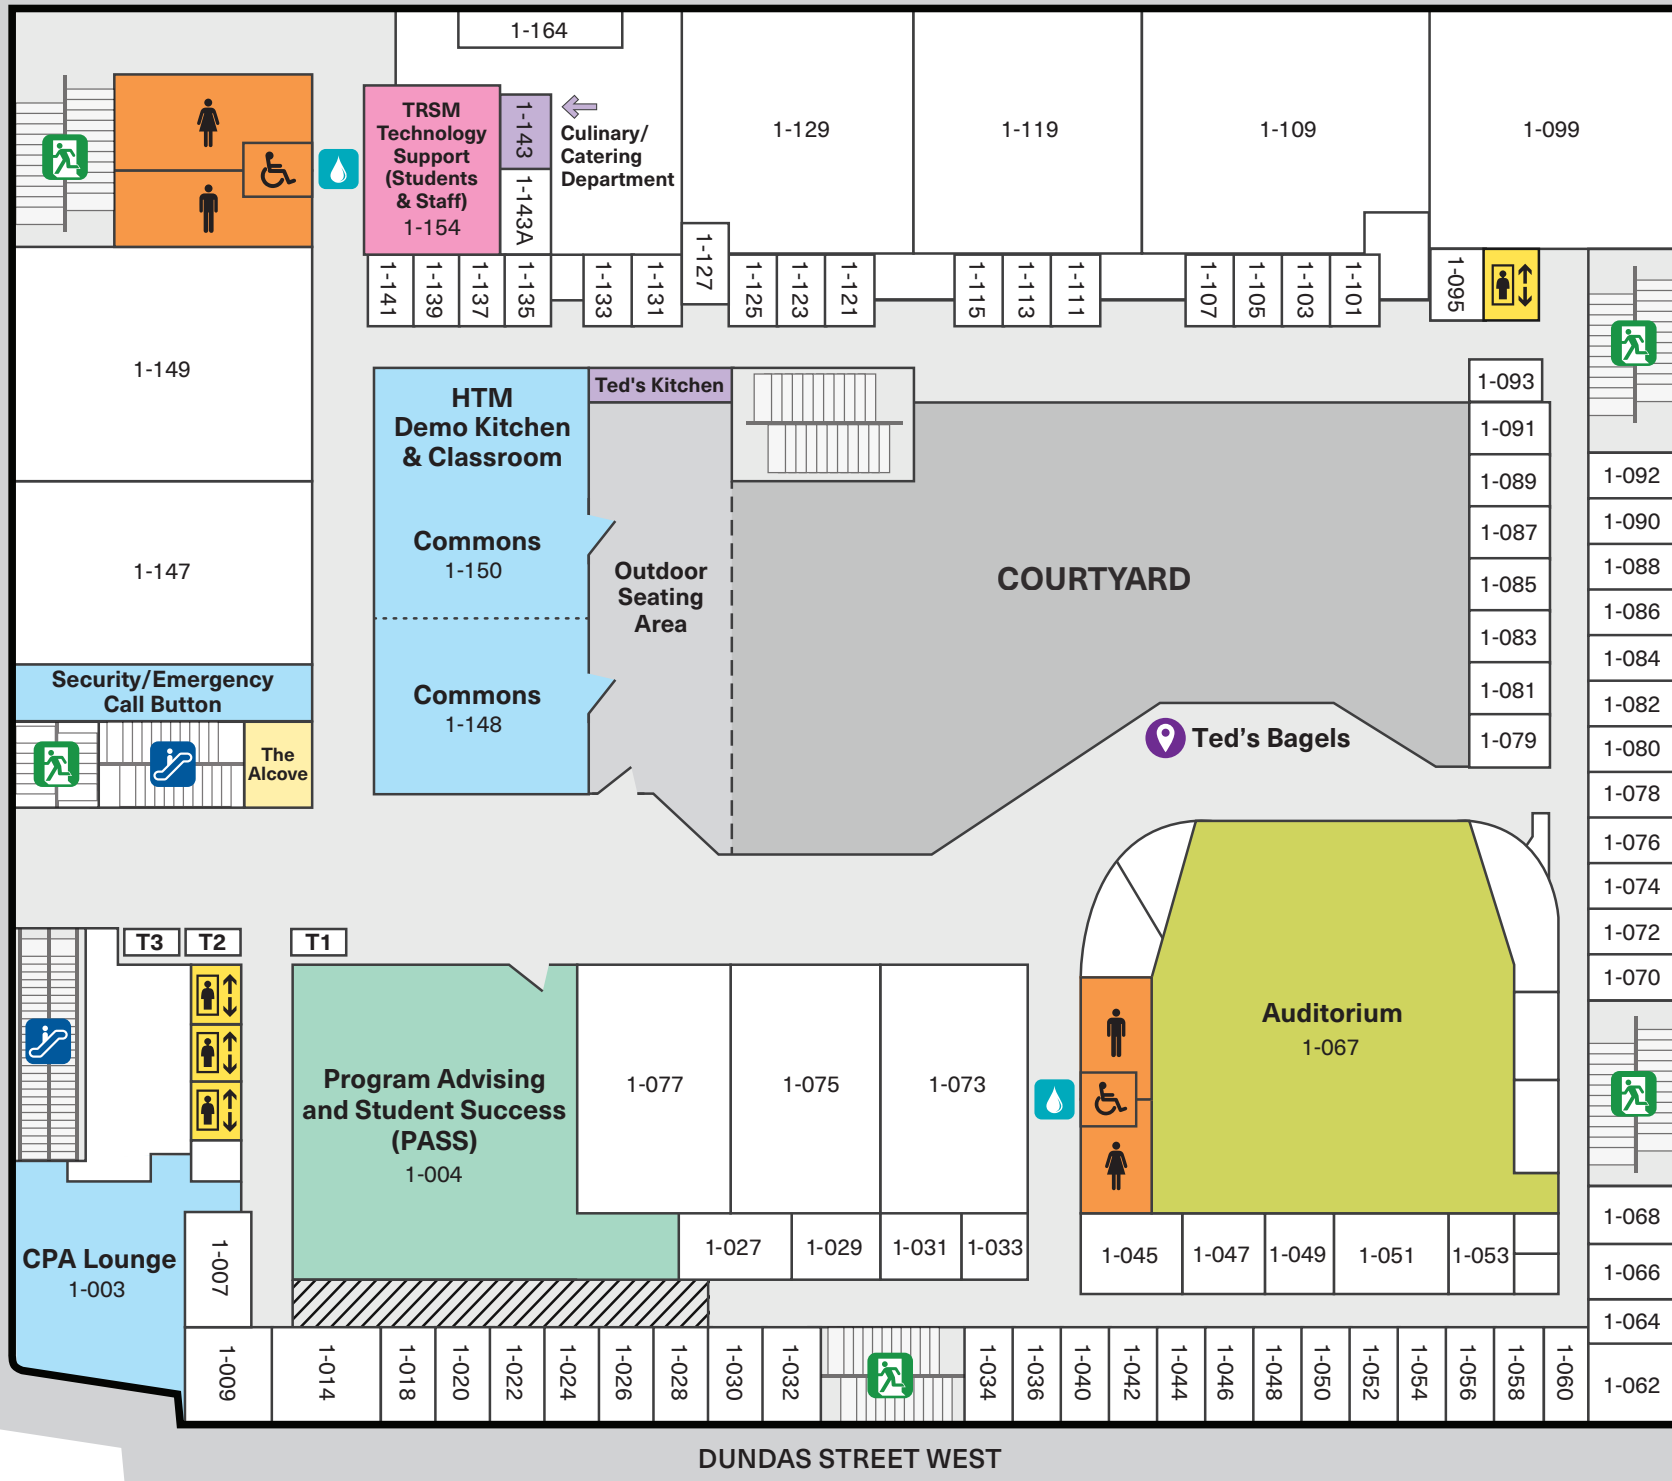

TRS I 7th Floor

WHAT'S ON THIS FLOOR:

-  • The Alcove
-  • Auditorium
-  • Commons
-  • CPA Lounge
-  • Culinary/Catering Department
-  • HTM Demo Kitchen & Classroom
-  • Program Advising and Student Success (PASS)
-  • Security/Emergency Call Button
-  • Ted's Bagels
-  • Ted's Kitchen
-  • TRSM Technology Support (Students & Staff)

	Elevator		Water Refill Station
	Escalator		Emergency Exit
	Washrooms		

** MAP IS NOT TO SCALE **

TRS 2 8th Floor

WHAT'S ON THIS FLOOR:

-  • Academic Administration Hub
-  • Boardroom
-  • Breakout Rooms
-  • Business Career Hub
-  • Computer Labs
-  • Fit For Business
-  • Quiet Study Area
-  • School of Retail Management Retail Pop-Up
-  • Student Engagement Office
-  • Ted Rogers Students' Society

 Elevator

 Washrooms

 Escalator

 Emergency Exit

** MAP IS NOT TO SCALE **

TRS 3 9th Floor

WHAT'S ON THIS FLOOR:

- • Bloomberg Lab
- • Bootcamp Lab
- • Breakout Rooms
- • Computer Labs
- • Four Seasons Conference Room
- • Graduate Programs
 - Graduate Program Boardroom
 - Graduate Student Lounge
 - Graduate Program Students' Workroom
- • Harry Rosen Lecture Hall
- • Office of External Outreach & Engagement
- • Office of the Dean
- • Peer Tutoring

	Elevator		Washrooms
	Escalator		Emergency Exit

** MAP IS NOT TO SCALE **