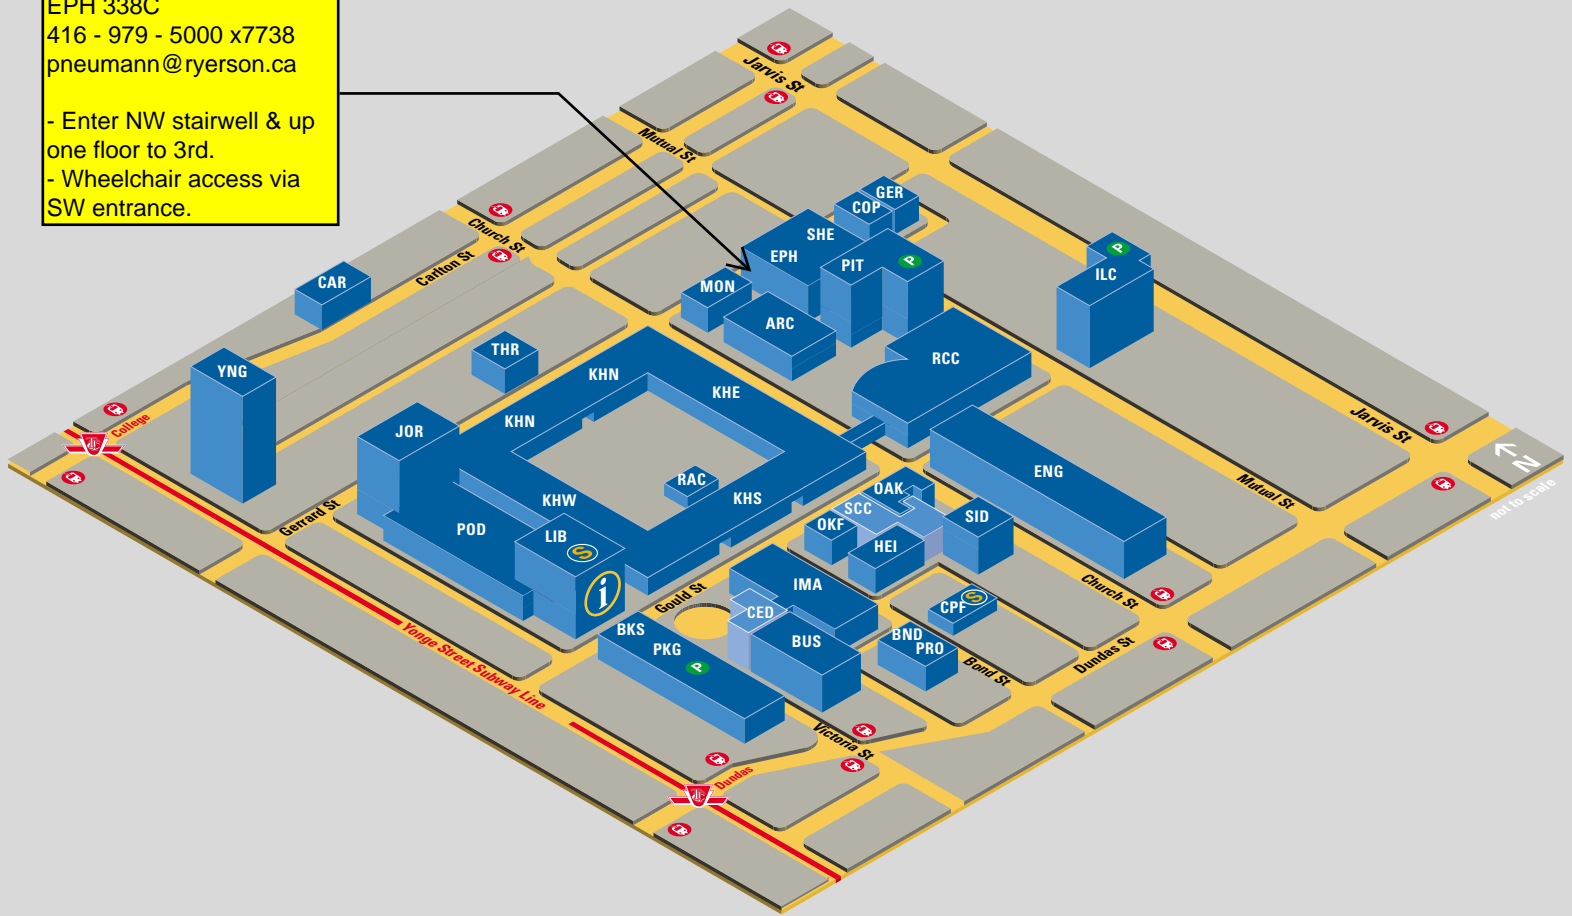

Patrick Neumann
 EPH 338C
 416 - 979 - 5000 x7738
 pneumann@ryerson.ca

- Enter NW stairwell & up one floor to 3rd.
 - Wheelchair access via SW entrance.

- | | | | |
|------------|--|---|---|
| ARC | Architecture Building, 325 Church St | MON | Monetary Times, 341 Church St |
| BND | 114 Bond Street | OAK | Oakham House, 63 Gould St |
| BKS | Bookstore, 17 Gould St | OKF | O'Keefe House, 137 Bond St |
| BUS | Business Building, 285 Victoria St | PIT | Pitman Hall Residence, 160 Mutual St |
| CAR | Carlton Cinemas, 20 Carlton St | POD | Podium, 350 Victoria St |
| CED | 297 Victoria St (future site of Continuing Education Division) | PRO | Projects Office, 112 Bond St |
| COP | Co-operative Education and Internship, 101 Gerrard St East | PKG | Parking Garage, 300 Victoria St |
| CPF | Campus Planning and Facilities, 111 Bond St | RAC | Recreation and Athletics Centre, 40 Gould St |
| ENG | Centre for Computing and Engineering, 245 Church St (under construction) | RCC | Rogers Communications Centre, 80 Gould St |
| EPH | Eric Palin Hall, 87 Gerrard St East | SCC | Student Campus Centre, 55 Gould St (under construction) |
| GER | Research/Graduate Studies, 111 Gerrard St East | SHE | Sally Horsfall Eaton Centre for Studies in Community Health, 99 Gerrard St East |
| GRY | Civil Engineering Structures Laboratory, 201 Geary St (not shown on map) – North of Dupont Ave, off of Dufferin St | SID | School of Interior Design, 302 Church St |
| HEI | Heidelberg Centre-School of Graphic Communications Management, 125 Bond St | THR | Theatre School, 44/46 Gerrard St East |
| ILC | International Living Learning Centre, 133 Mutual St | YNG | Continuing Education Corporate Centre, Open College, Information Technology Studies, Distance Education, 415 Yonge St |
| IMA | Image Arts, 122 Bond St |  | TTC Streetcar stop |
| JOR | Jorgenson Hall, 380 Victoria St |  | TTC Subway stop |
| KHE | East Kerr Hall, 340 Church St/60 Gould Street |  | Parking |
| KHN | North Kerr Hall, 31/43 Gerrard St East |  | Security |
| KHS | South Kerr Hall, 40/50 Gould St |  | Information |
| KHW | West Kerr Hall, 379 Victoria St | | |
| LIB | Library Building, 350 Victoria St | | |