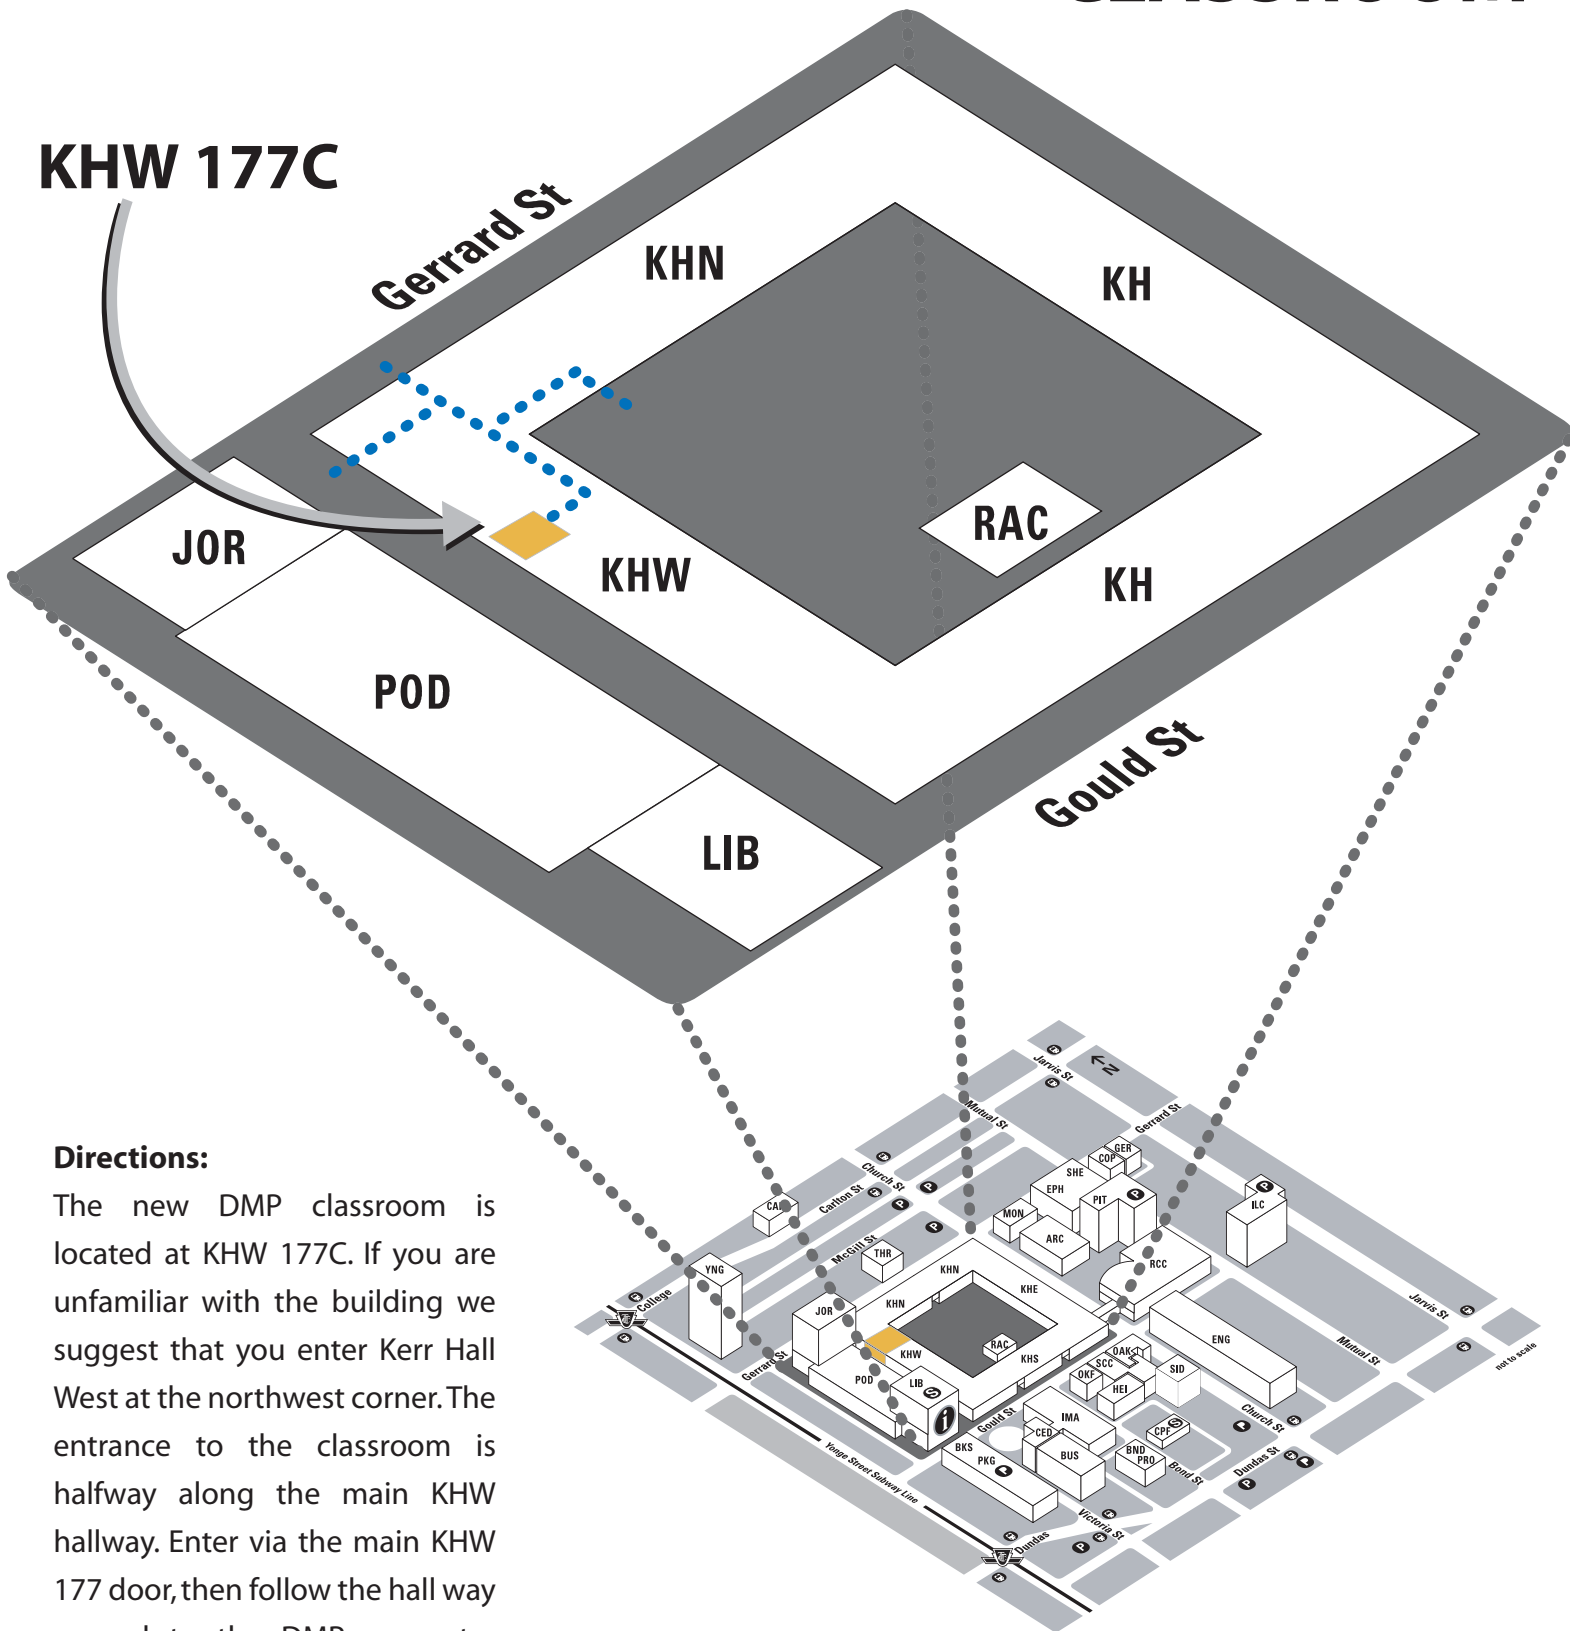

Digital Media Projects Office CLASSROOM

Directions:

The new DMP classroom is located at KHW 177C. If you are unfamiliar with the building we suggest that you enter Kerr Hall West at the northwest corner. The entrance to the classroom is halfway along the main KHW hallway. Enter via the main KHW 177 door, then follow the hall way around to the DMP computer lab.